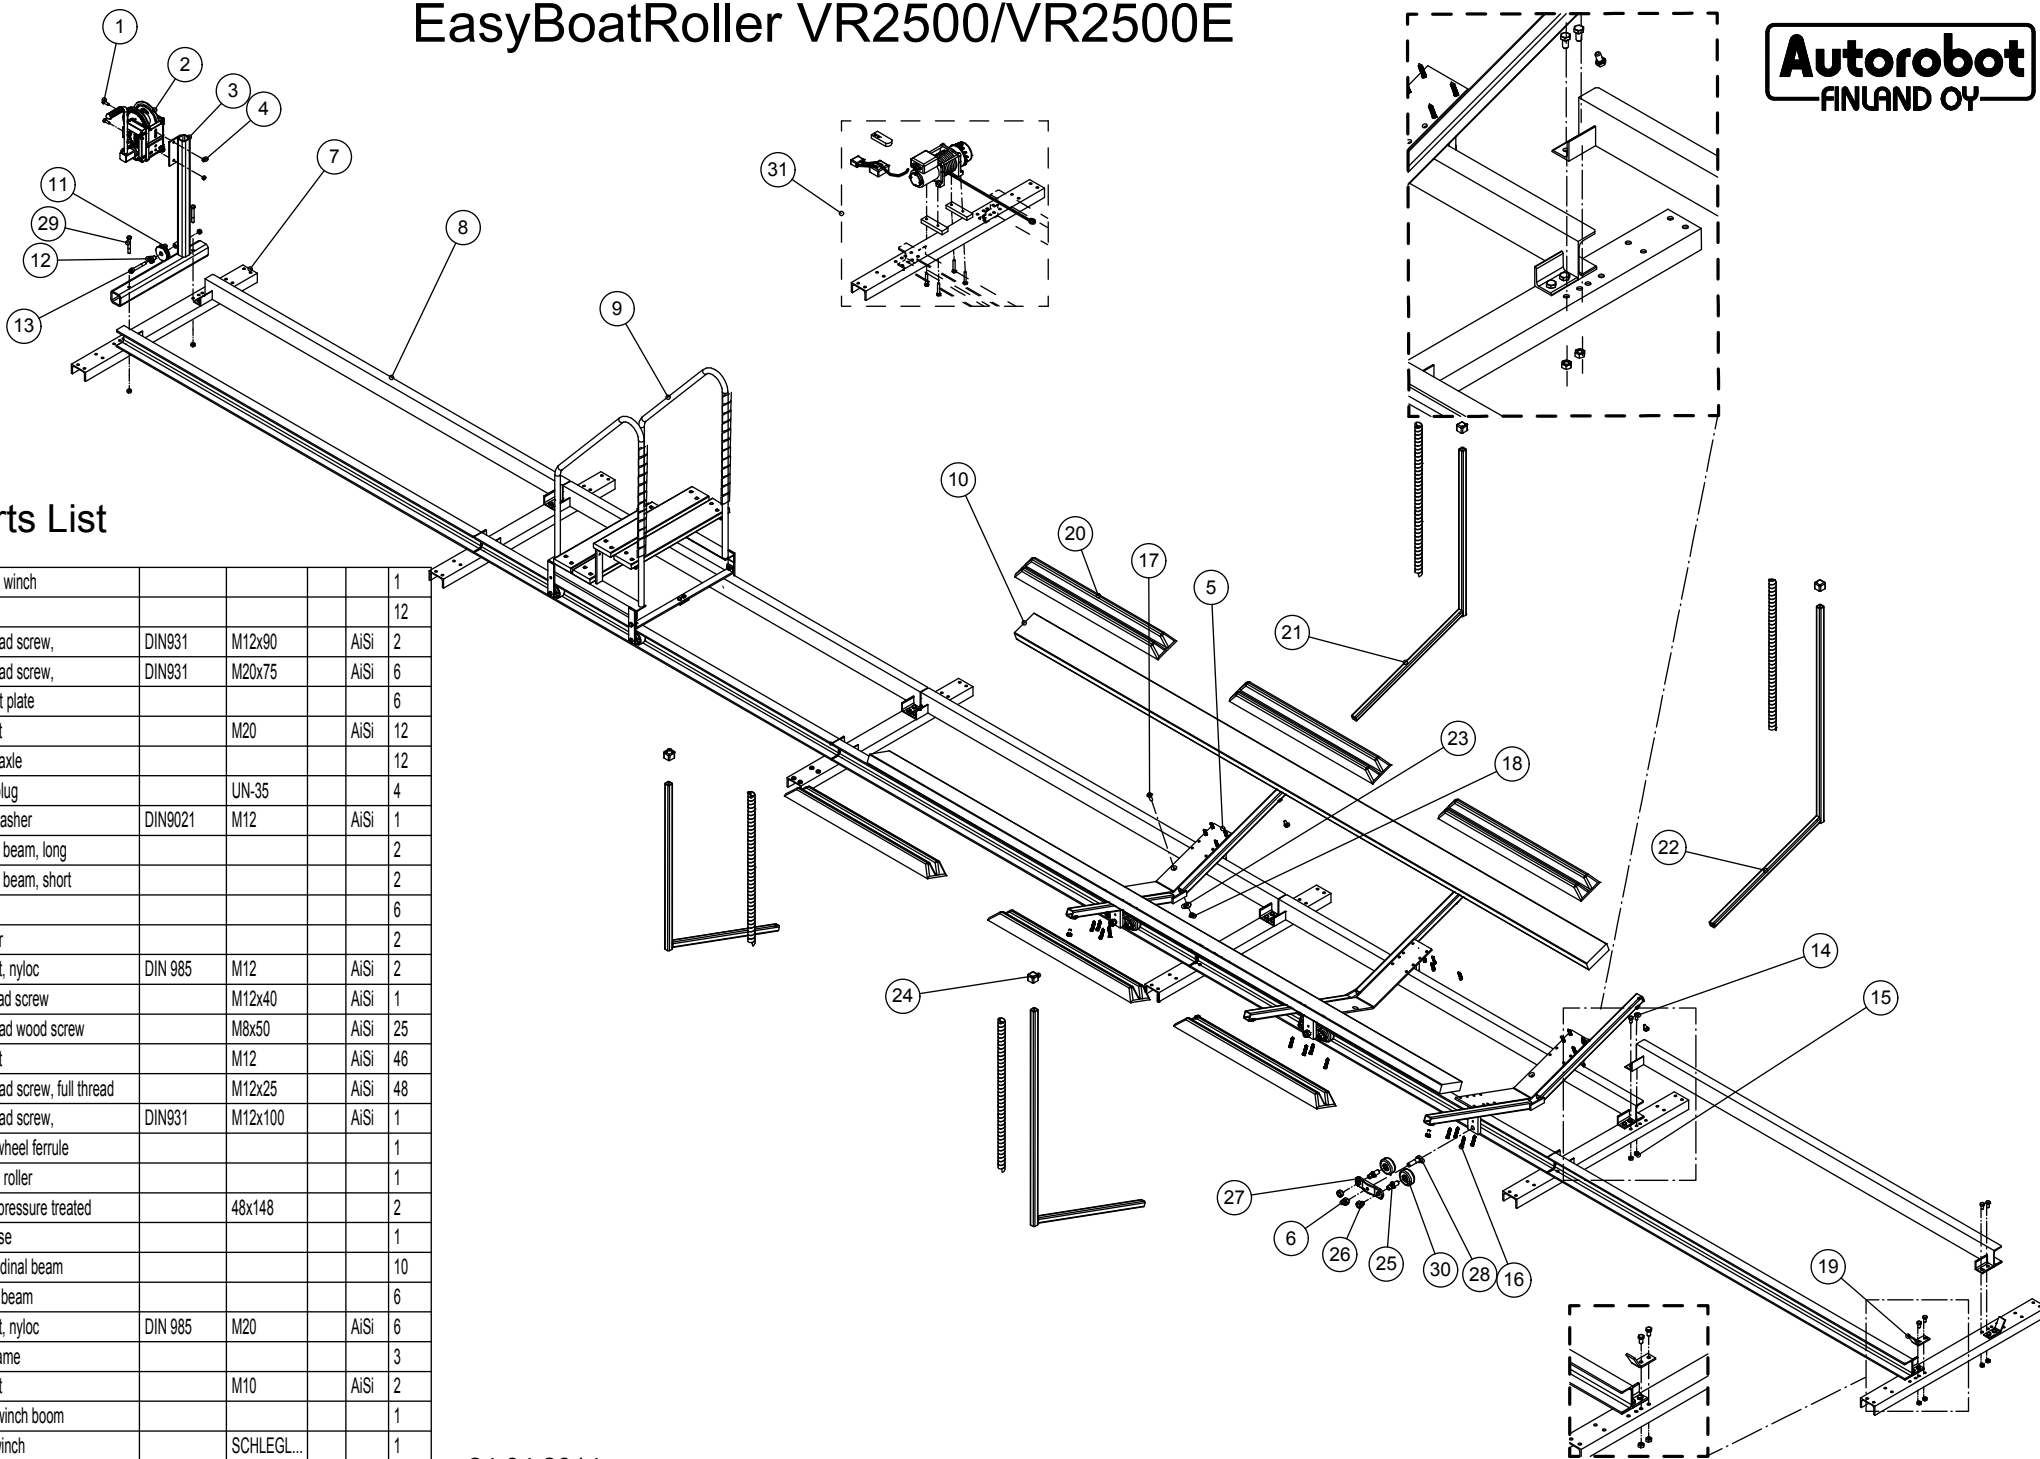

EasyBoatRoller VR2500/VR2500E

Spare Parts List

31	204105	Electric winch				1
30	48080103	Wheel				12
29	80121209	Hex head screw,	DIN931	M12x90	AiSi	2
28	80122028	Hex head screw,	DIN931	M20x75	AiSi	6
27	971054	Support plate				6
26	80012007	Hex nut		M20	AiSi	12
25	45025148	Wheel axle				12
24	890068	Outer plug		UN-35		4
23	81112003	Body washer	DIN9021	M12	AiSi	1
22	30410130	Control beam, long				2
21	30410129	Control beam, short				2
20	p17011	Pad				6
19	43040146	Stopper				2
18	80031202	Hex nut, nyloc	DIN 985	M12	AiSi	2
17	80170604	Falt head screw		M12x40	AiSi	1
16	80160802	Hex head wood screw		M8x50	AiSi	25
15	80011205	Hex nut		M12	AiSi	46
14	80111209	Hex head screw, full thread		M12x25	AiSi	48
13	80121210	Hex head screw,	DIN931	M12x100	AiSi	1
12	45035152	Roller wheel ferrule				1
11	48080102	Groove roller				1
10	6701017	Plank, pressure treated		48x148		2
9	2041011	Staircase				1
8	30410101	Longitudinal beam				10
7	42100101	Lateral beam				6
6	80032003	Hex nut, nyloc	DIN 985	M20	AiSi	6
5	30410128	Sled frame				3
4	80011005	Hex nut		M10	AiSi	2
3	30410125	Direct winch boom				1
2	882000	Hand winch		SCHLEGL...		1
1	80111008	Hex head screw, full thread	DIN933	M10x30	AiSi	2