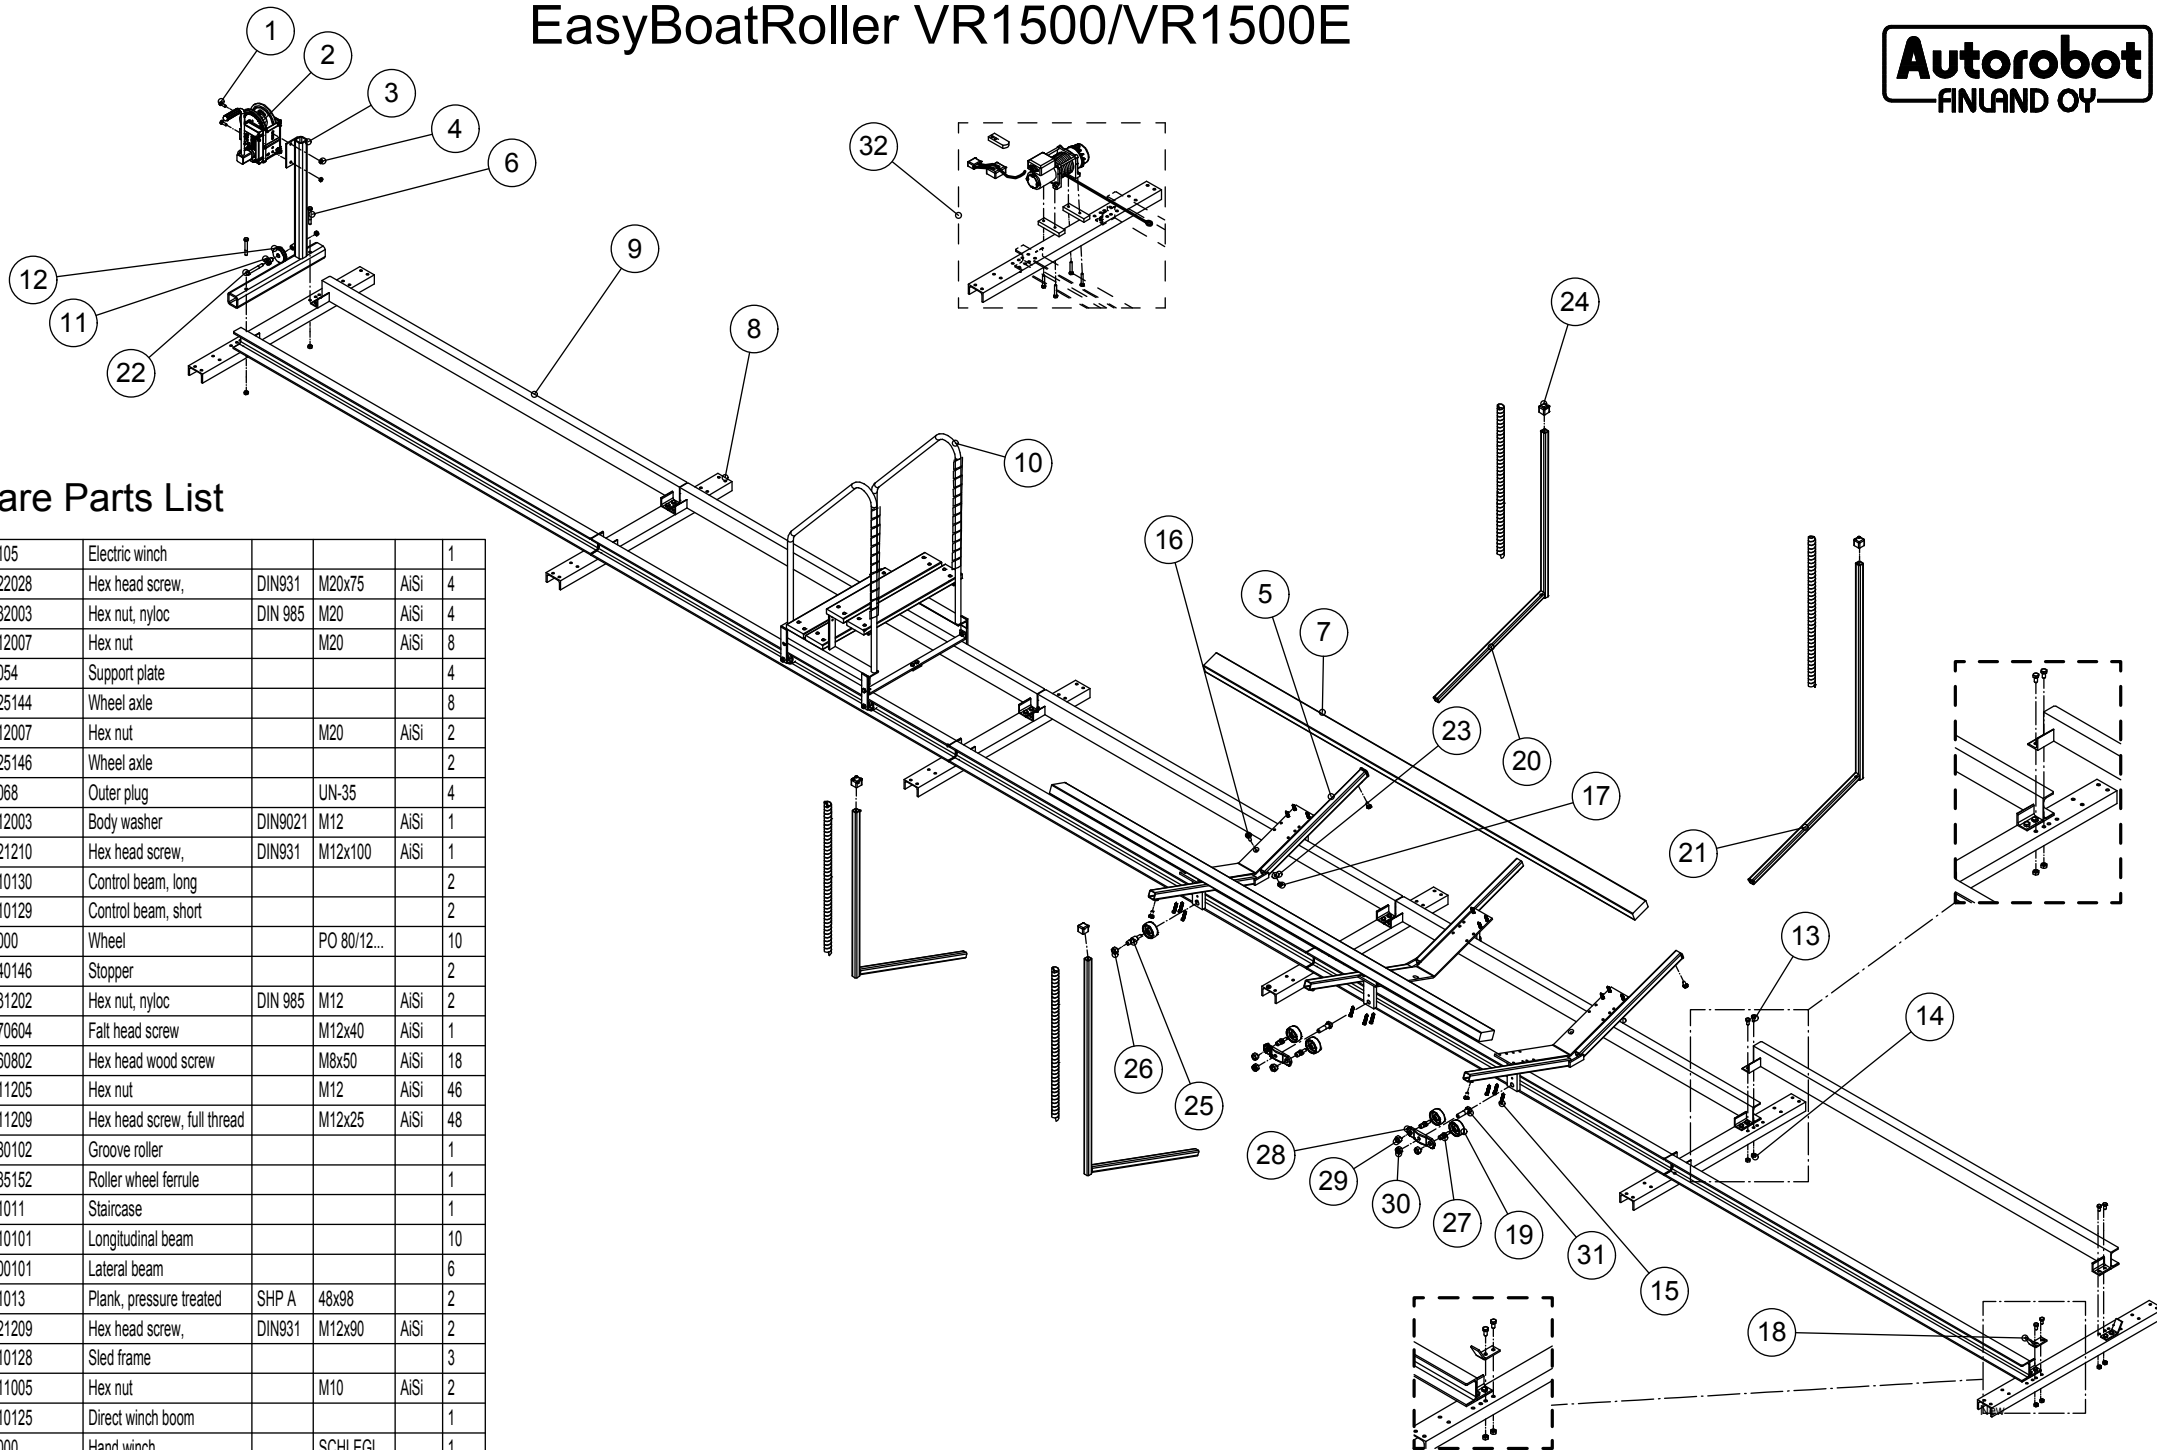

# EasyBoatRoller VR1500/VR1500E

## Spare Parts List

32	204105	Electric winch				1
31	80122028	Hex head screw,	DIN931	M20x75	AiSi	4
30	80032003	Hex nut, nyloc	DIN 985	M20	AiSi	4
29	80012007	Hex nut		M20	AiSi	8
28	971054	Support plate				4
27	45025144	Wheel axle				8
26	80012007	Hex nut		M20	AiSi	2
25	45025146	Wheel axle				2
24	890068	Outer plug		UN-35		4
23	81112003	Body washer	DIN9021	M12	AiSi	1
22	80121210	Hex head screw,	DIN931	M12x100	AiSi	1
21	30410130	Control beam, long				2
20	30410129	Control beam, short				2
19	830000	Wheel		PO 80/12...		10
18	43040146	Stopper				2
17	80031202	Hex nut, nyloc	DIN 985	M12	AiSi	2
16	80170604	Falt head screw		M12x40	AiSi	1
15	80160802	Hex head wood screw		M8x50	AiSi	18
14	80011205	Hex nut		M12	AiSi	46
13	80111209	Hex head screw, full thread		M12x25	AiSi	48
12	48080102	Groove roller				1
11	45035152	Roller wheel ferrule				1
10	2041011	Staircase				1
9	30410101	Longitudinal beam				10
8	42100101	Lateral beam				6
7	6701013	Plank, pressure treated	SHP A	48x98		2
6	80121209	Hex head screw,	DIN931	M12x90	AiSi	2
5	30410128	Sled frame				3
4	80011005	Hex nut		M10	AiSi	2
3	30410125	Direct winch boom				1
2	882000	Hand winch		SCHLEGL...		1
1	80111008	Hex head screw, full thread	DIN933	M10x30	AiSi	2