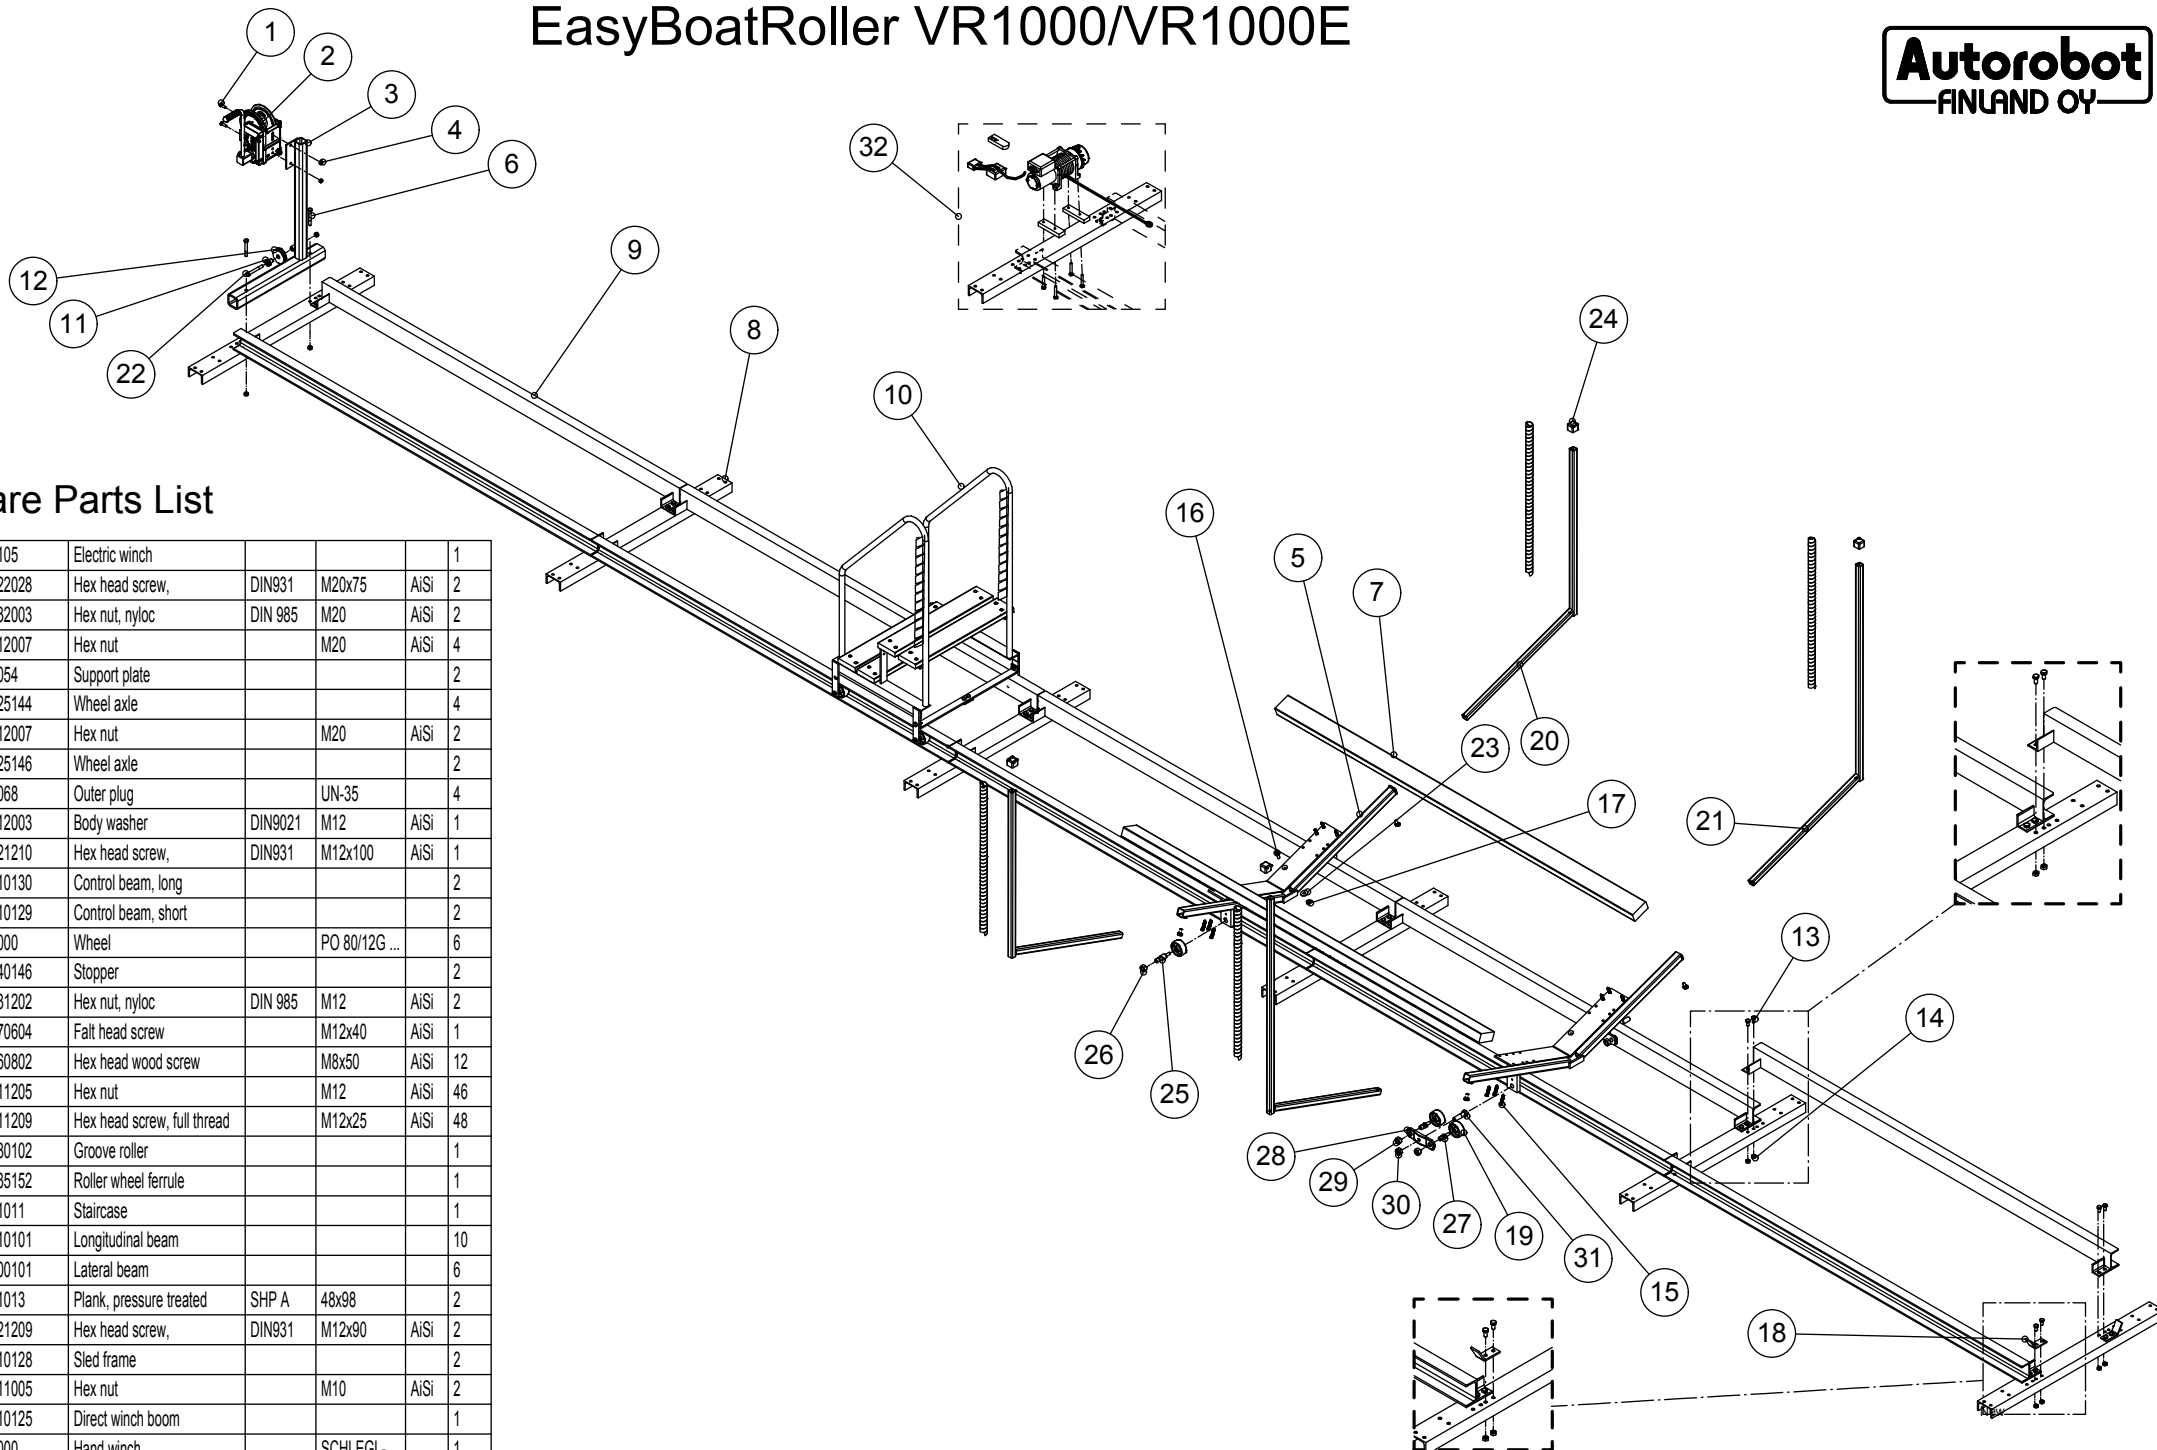

EasyBoatRoller VR1000/VR1000E

Spare Parts List

32	204105	Electric winch				1
31	80122028	Hex head screw,	DIN931	M20x75	AiSi	2
30	80032003	Hex nut, nyloc	DIN 985	M20	AiSi	2
29	80012007	Hex nut		M20	AiSi	4
28	971054	Support plate				2
27	45025144	Wheel axle				4
26	80012007	Hex nut		M20	AiSi	2
25	45025146	Wheel axle				2
24	890068	Outer plug		UN-35		4
23	81112003	Body washer	DIN9021	M12	AiSi	1
22	80121210	Hex head screw,	DIN931	M12x100	AiSi	1
21	30410130	Control beam, long				2
20	30410129	Control beam, short				2
19	830000	Wheel		PO 80/12G ...		6
18	43040146	Stopper				2
17	80031202	Hex nut, nyloc	DIN 985	M12	AiSi	2
16	80170604	Falt head screw		M12x40	AiSi	1
15	80160802	Hex head wood screw		M8x50	AiSi	12
14	80011205	Hex nut		M12	AiSi	46
13	80111209	Hex head screw, full thread		M12x25	AiSi	48
12	48080102	Groove roller				1
11	45035152	Roller wheel ferrule				1
10	2041011	Staircase				1
9	30410101	Longitudinal beam				10
8	42100101	Lateral beam				6
7	6701013	Plank, pressure treated	SHP A	48x98		2
6	80121209	Hex head screw,	DIN931	M12x90	AiSi	2
5	30410128	Sled frame				2
4	80011005	Hex nut		M10	AiSi	2
3	30410125	Direct winch boom				1
2	882000	Hand winch		SCHLEGL...		1
1	80111008	Hex head screw, full thread	DIN933	M10x30	AiSi	2