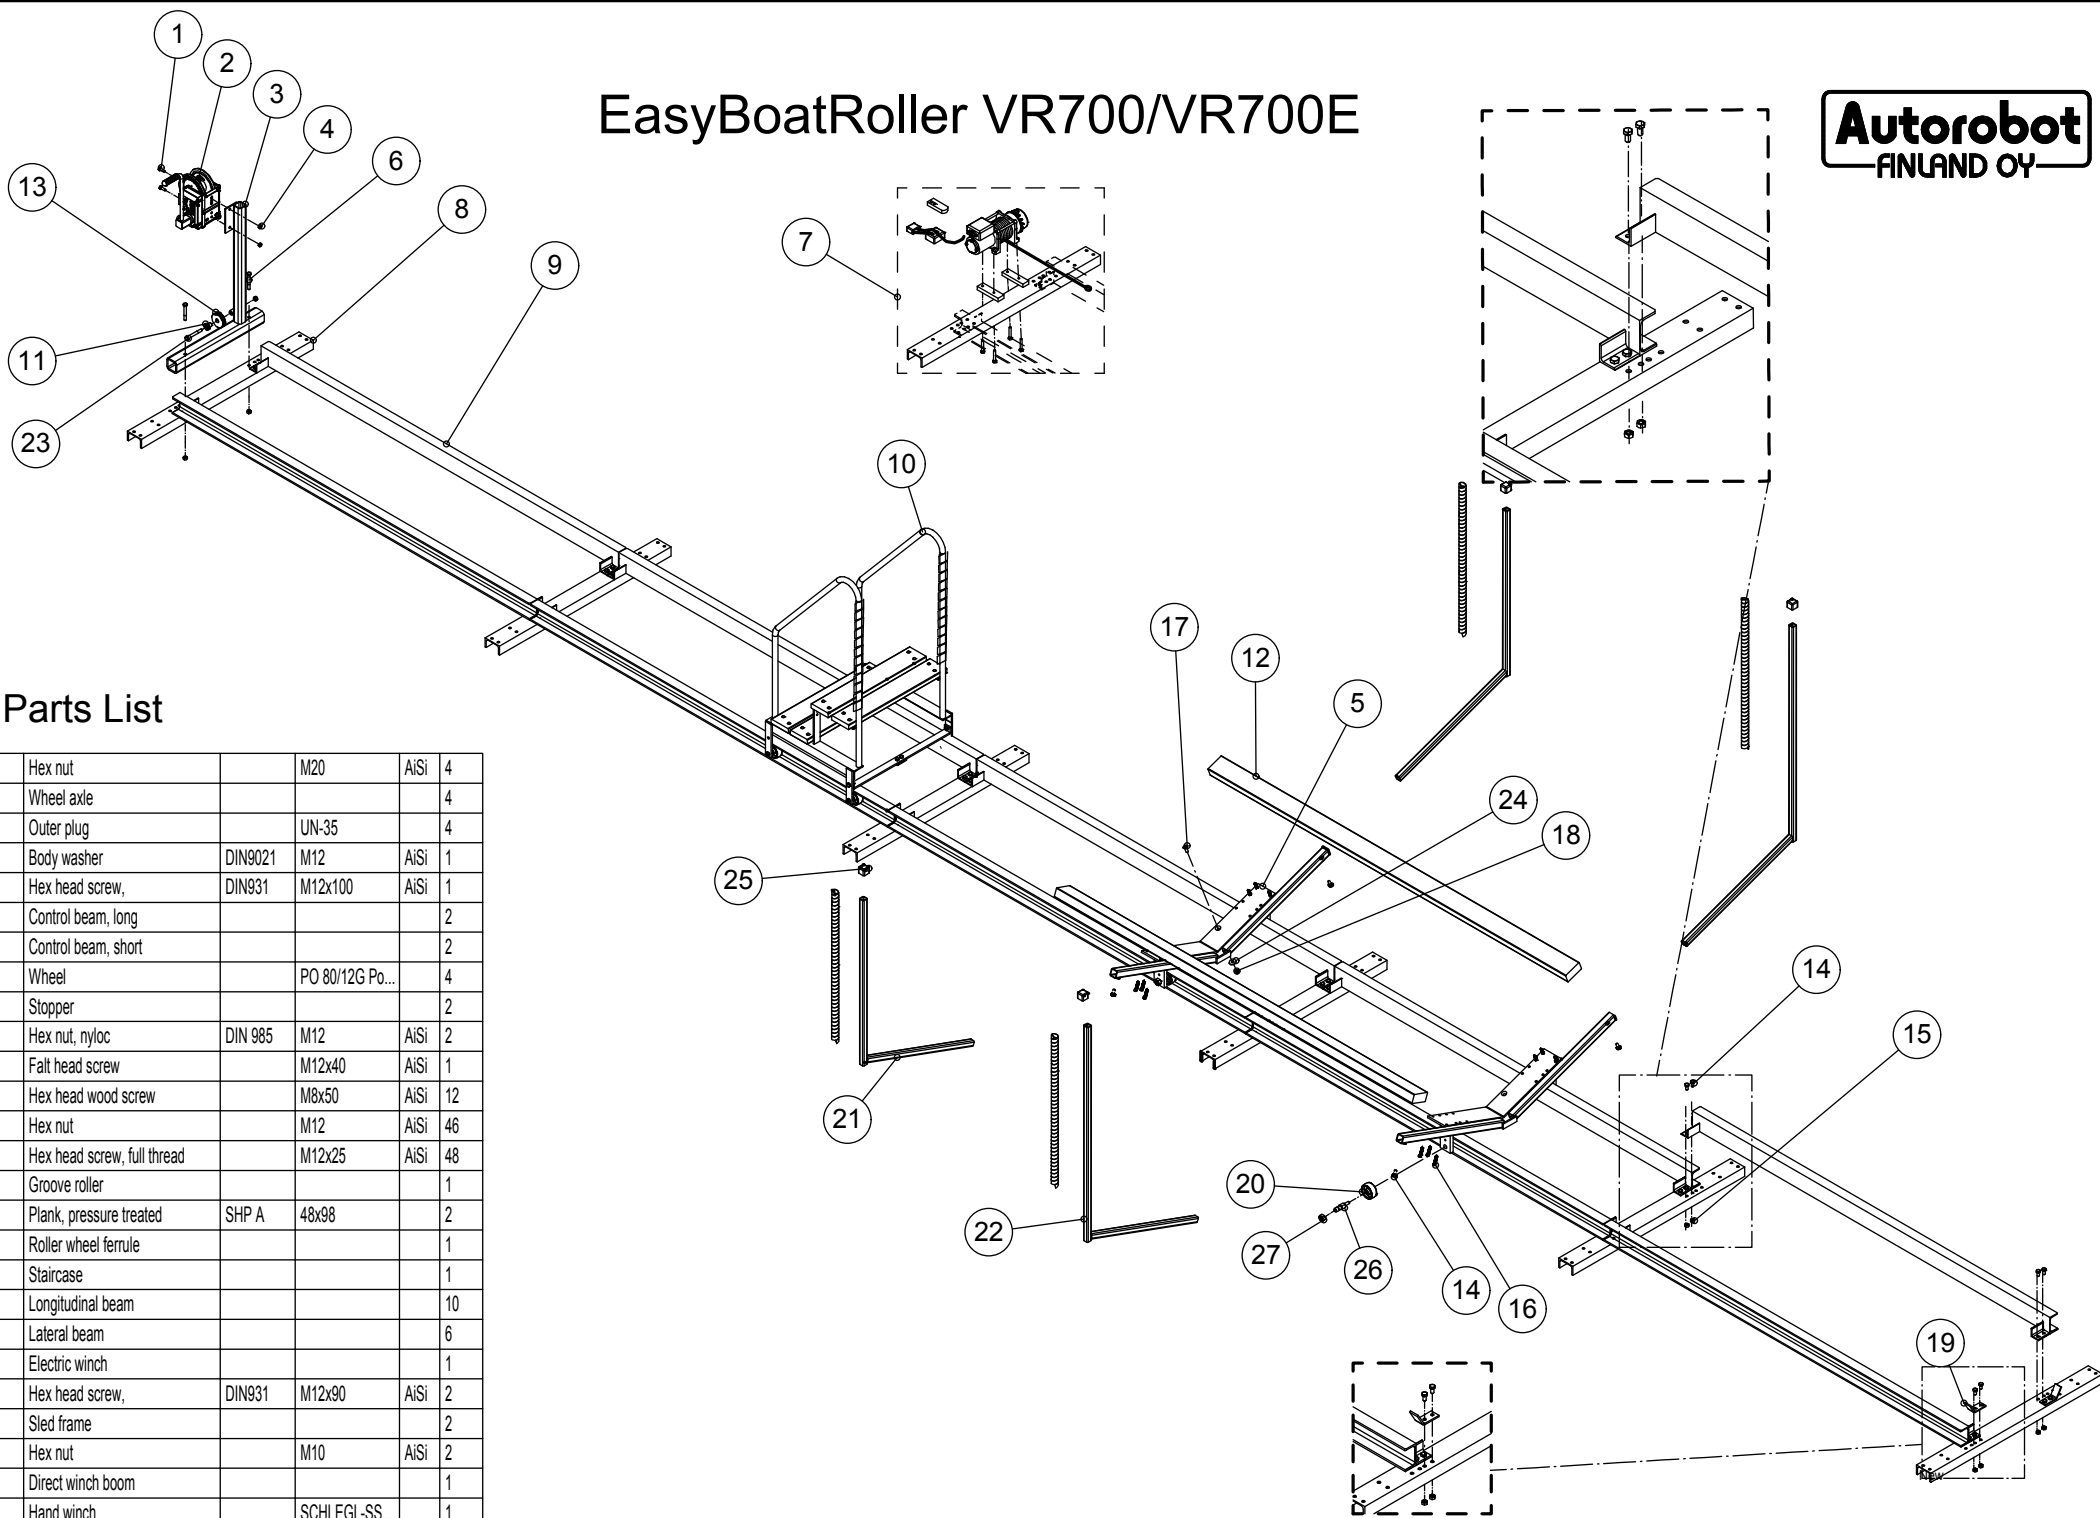

Sr.8-

EasyBoatRoller VR700/VR700E

Spare Parts List

27	80012007	Hex nut		M20	AiSi	4
26	45025146	Wheel axle				4
25	890068	Outer plug		UN-35		4
24	81112003	Body washer	DIN9021	M12	AiSi	1
23	80121210	Hex head screw,	DIN931	M12x100	AiSi	1
22	30410130	Control beam, long				2
21	30410129	Control beam, short				2
20	830000	Wheel		PO 80/12G Po...		4
19	43040146	Stopper				2
18	80031202	Hex nut, nyloc	DIN 985	M12	AiSi	2
17	80170604	Falt head screw		M12x40	AiSi	1
16	80160802	Hex head wood screw		M8x50	AiSi	12
15	80011205	Hex nut		M12	AiSi	46
14	80111209	Hex head screw, full thread		M12x25	AiSi	48
13	48080102	Groove roller				1
12	6701013	Plank, pressure treated	SHP A	48x98		2
11	45035152	Roller wheel ferrule				1
10	2041011	Staircase				1
9	30410101	Longitudinal beam				10
8	42100101	Lateral beam				6
7	204105	Electric winch				1
6	80121209	Hex head screw,	DIN931	M12x90	AiSi	2
5	30410128	Sled frame				2
4	80011005	Hex nut		M10	AiSi	2
3	30410125	Direct winch boom				1
2	882000	Hand winch		SCHLEGL-SS...		1
1	80111008	Hex head screw, full thread	DIN933	M10x30	AiSi	2

24.04.2014